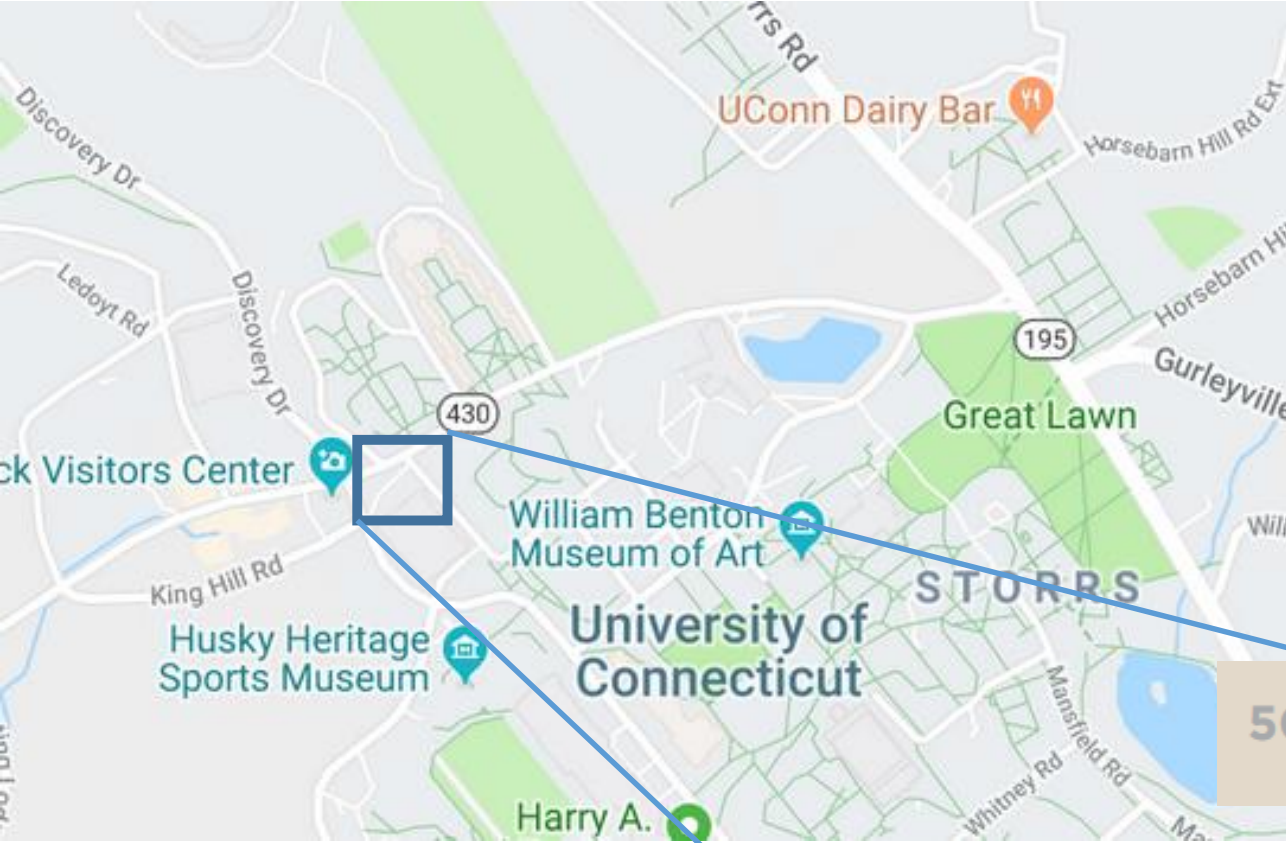

The meeting is on the UConn campus in Storrs-Mansfield CT.

A searchable map of campus is at <http://maps.uconn.edu/> If you want to print out a map for markup, there is a link to a pdf of the map on the bottom left of this screen.

Parking is in the North Parking Garage, 2152 Hillside Road, Storrs CT

The meeting is next door, in the Biology Physics Building, 91 N. Eagleville Rd.

Park in the North Parking Garage (NPRK on the campus map).
Then walk up N. Eagleville Rd. (St. Rte. 430)
to Biology-Physics (BPB).