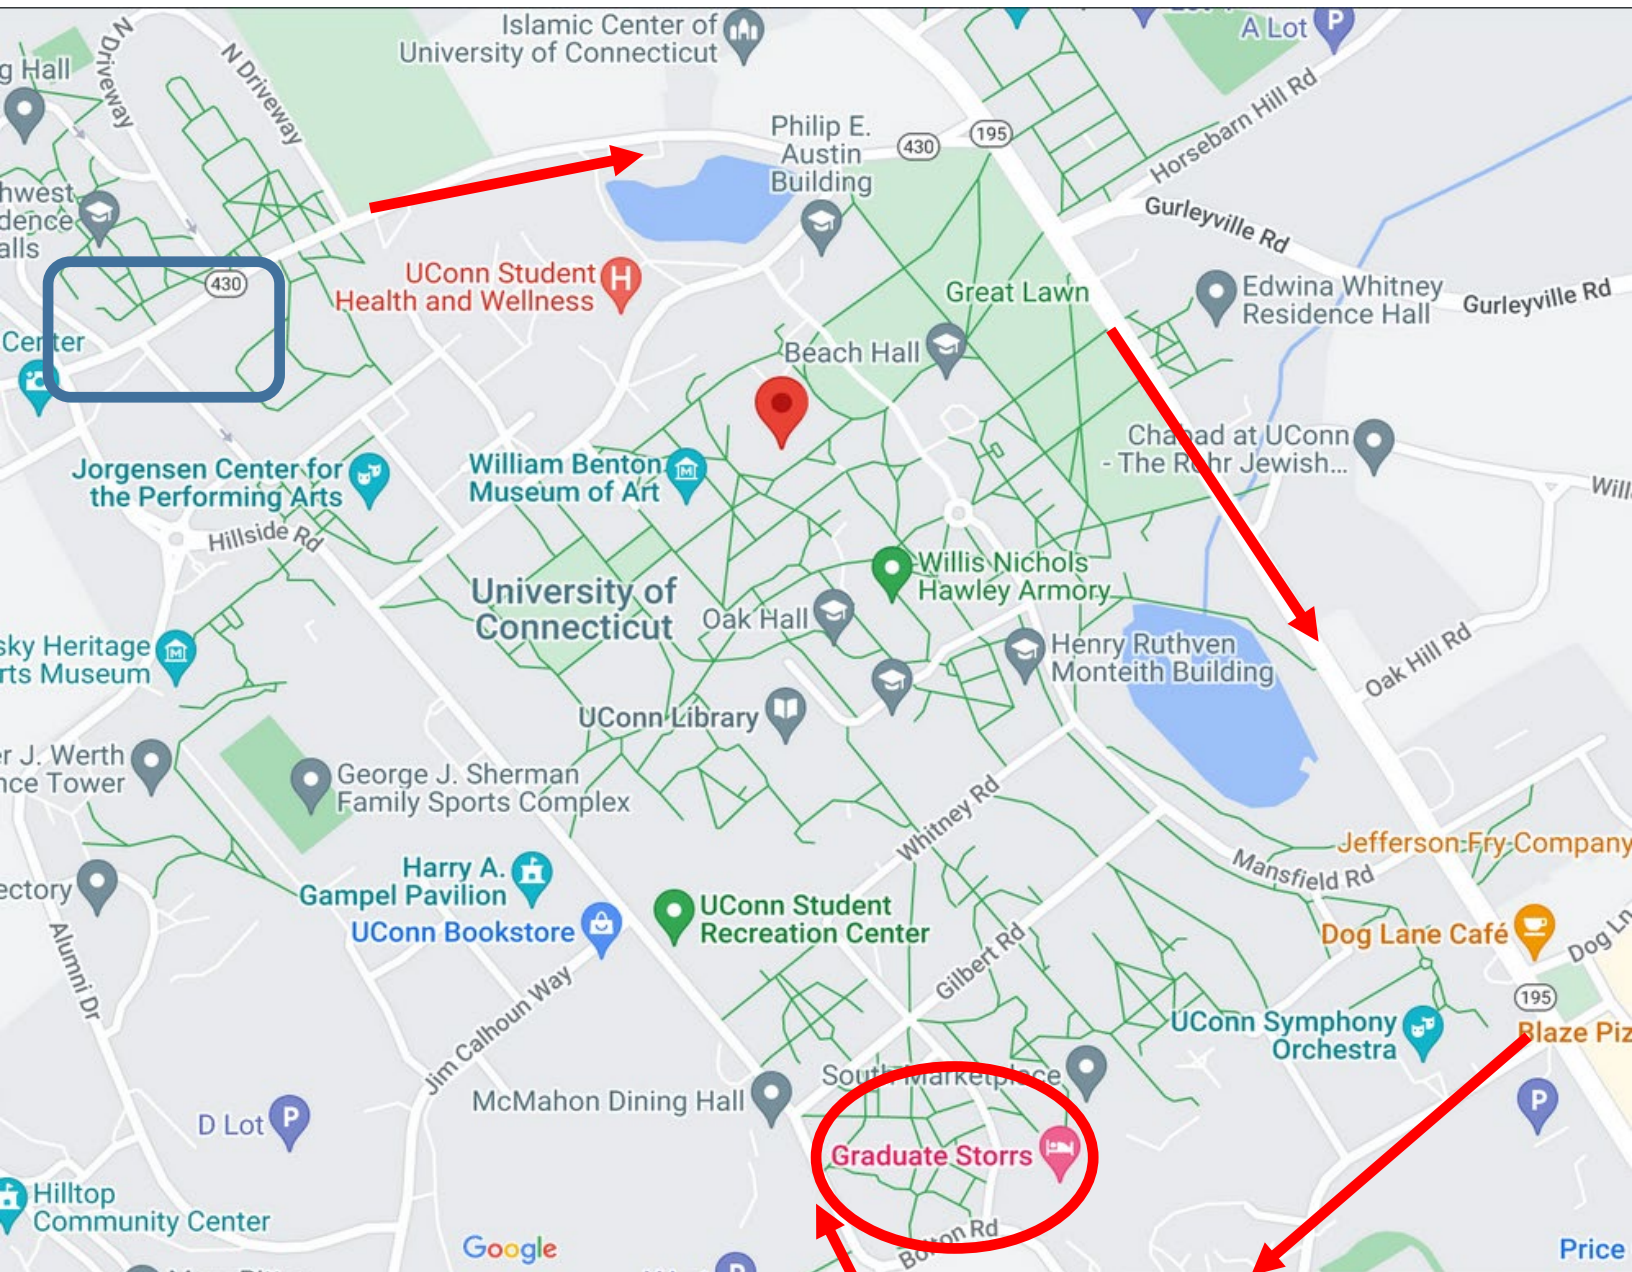

The meeting is on the UConn campus in Storrs-Mansfield CT.

A searchable map of campus is at <http://maps.uconn.edu/> If you want to print out a map for markup, there is a link to a pdf of the map on the bottom left of this screen.

Parking is in the North Parking Garage, 2152 Hillside Road, Storrs CT

The meeting is next door, in the Biology Physics Building, 91 N. Eagleville Rd.

500 FT

Park in the North Parking Garage (NPRK on the campus map). Then walk up N. Eagleville Rd. (St. Rte. 430) to Biology-Physics (BPB).

Map to the Graduate Hotel (site of the social), 855 Bolton Rd, Storrs, CT 06268.

To get there from the North Parking Garage and meeting location, drive E on N. Eagleville Rd., S on Rte 195, then W on Bolton Rd., which will curve around to the N and eventually you will see a sign for the hotel; take a right. You will find ample parking past the entrance to the hotel, past gates (which should be open to admit entry).