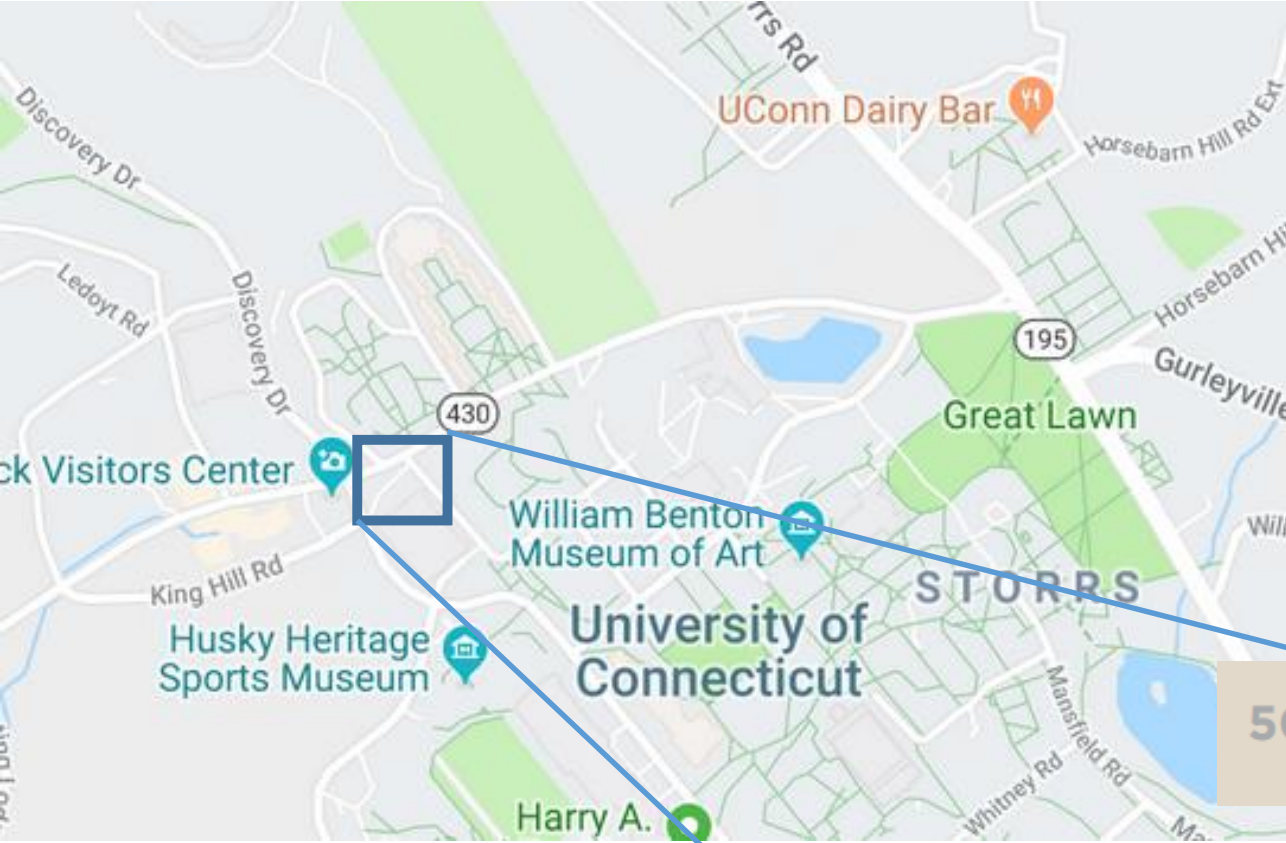

The meeting is on the UConn campus in Storrs-Mansfield CT.

A searchable map of campus is at <http://maps.uconn.edu/> If you want to print out a map for markup, there is a link to a pdf of the map on the bottom left of this screen.

Parking is in the North Parking Garage, 2152 Hillside Road, Storrs CT

The meeting is next door, in the Biology Physics Building, 91 N. Eagleville Rd.

500 FT

Park in the North Parking Garage (NPRK on the campus map). Then walk up N. Eagleville Rd. (St. Rte. 430) to Biology-Physics (BPB).

Map to the Graduate Hotel (site of the social), 855 Bolton Rd, Storrs, CT 06268.

To get there from the North Parking Garage and meeting location, drive E on N. Eagleville Rd., S on Rte 195, then W on Bolton Rd., which will curve around to the N and eventually you will see a sign for the hotel; take a right. You will find ample parking past the entrance to the hotel, past gates (which should be open to admit entry).